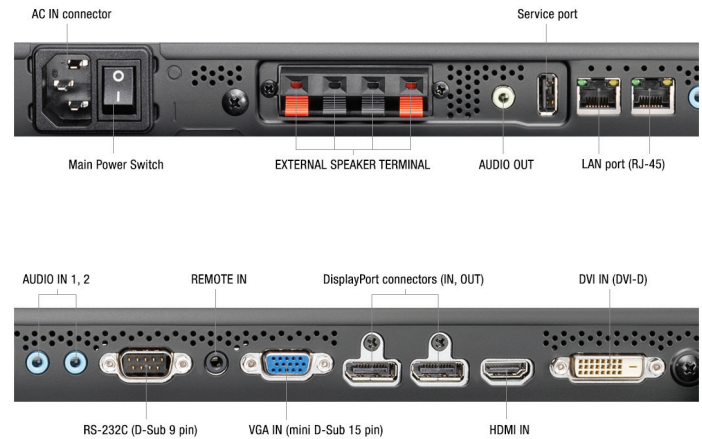

# NEC X555UNS

Order Code: X555UNS

NEC LCD 55" Video Wall Display

## Video walls from NEC: get the WOW factor!

NEC's video wall solutions ensure the big impressions you desire. Effortless readability with precise colour reproduction and high contrast ratios will catch attention. An advanced set of intelligent features make the displays easy to install and operate, and drastically reduced maintenance times are supported.

Create and display your dynamic images with uniform brightness and colour rendition. With the ultra slim bezels and exact synchronization across the individual screens amazing results are achieved in high bright conditions and in continuous operation. NEC stands for quality and service. Excellent reliability leads to minimum downtimes and with an integrated remote management system maintenance is reduced significantly in both cost and effort. To ensure long term peace of mind, NEC offers a 5 year warranty extension. You care about your business - we care about the rest!

MultiSync® X555UNS is the perfect choice for flexible video walls in corporate applications, retail environments, quick service restaurants and all other public spaces. Get the attention you desire! With the WOW factor from NEC!