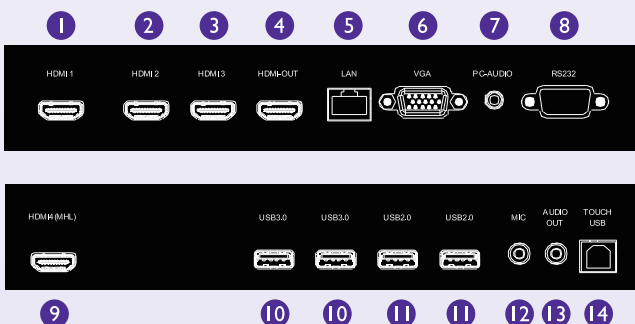

Hassle-Free Maintenance

- **MDA Software**

Multiple Display Administrator (MDA) creates hassle-free maintenance for IT personnel to remotely control the general display settings of IFPs and schedule their on/off times.

- **Over-the-Air Update (OTA)**

Upgrade your displays with the latest BenQ firmware via BenQ's OTA update support to keep them running smoothly at all times.

Input and Output Terminals

- | | |
|----------------------|---------------------------|
| 1 HDMI Input 1 (2.0) | 9 HDMI Input 4 (MHL)(2.0) |
| 2 HDMI Input 2 (2.0) | 10 USB 3.0 |
| 3 HDMI Input 3 (2.0) | 11 USB 2.0 |
| 4 HDMI Output | 12 Microphone |
| 5 LAN | 13 Audio output |
| 6 VGA Input | 14 Touch USB port |
| 7 Audio Input | |
| 8 RS232 Input | |