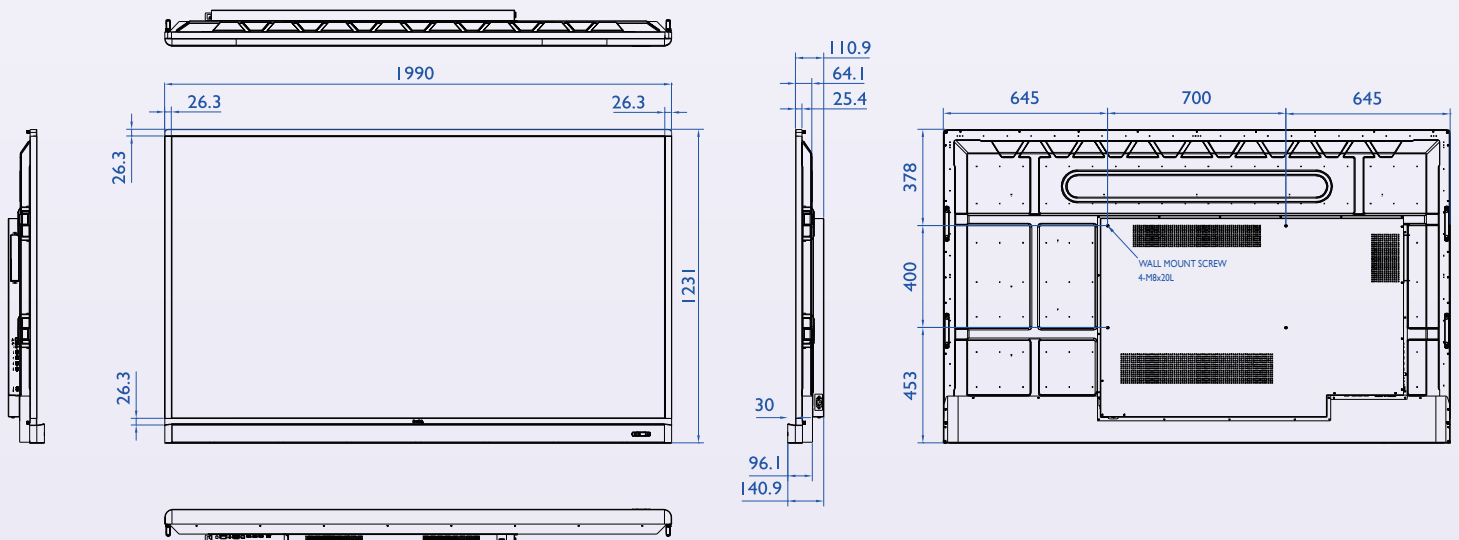

Dimensions

Dealer's Stamp

Because it matters