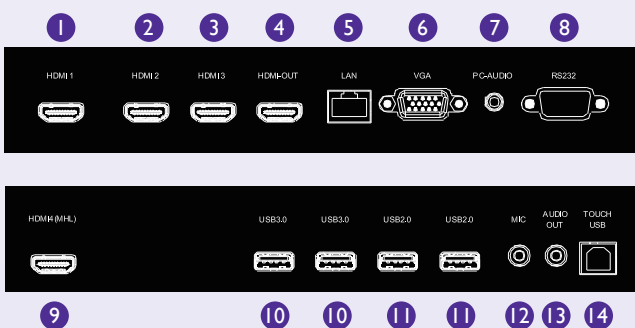

Input and Output Terminals

1 HDMI Input 1 (2.0)	9 HDMI Input 4 (MHL)(2.0)
2 HDMI Input 2 (2.0)	10 USB 3.0
3 HDMI Input 3 (2.0)	11 USB 2.0
4 HDMI Output	12 Microphone
5 LAN	13 Audio output
6 VGA Input	14 Touch USB port
7 Audio Input	
8 RS232 Input