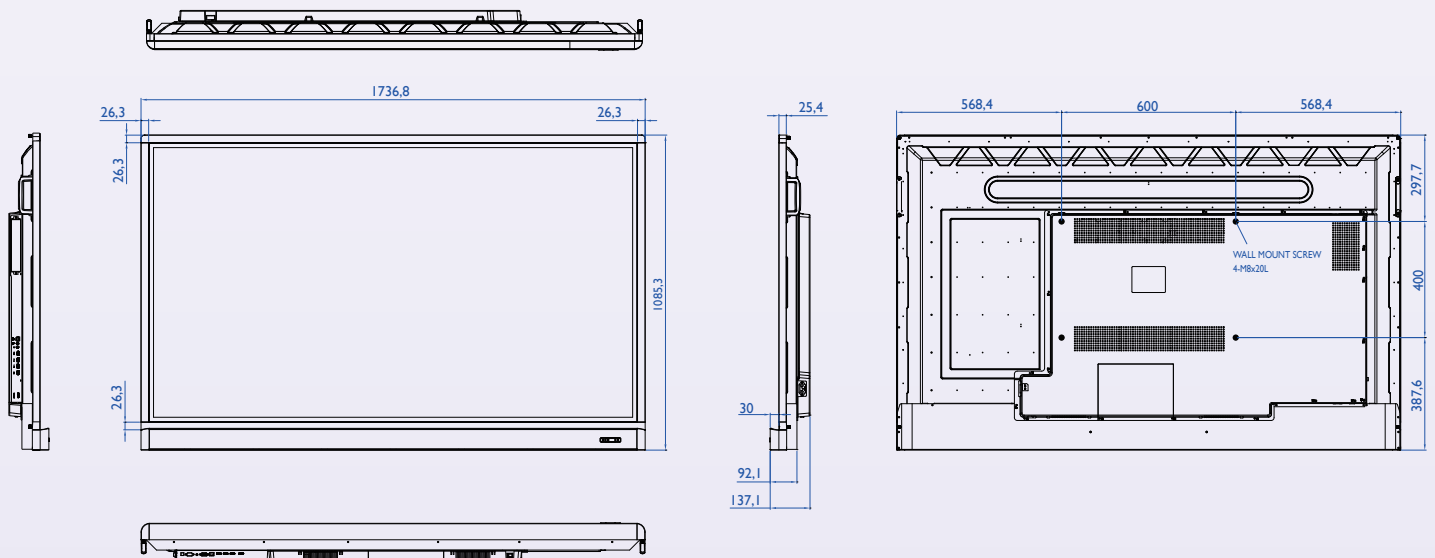

Dimensions

Dealer's Stamp

Because it matters